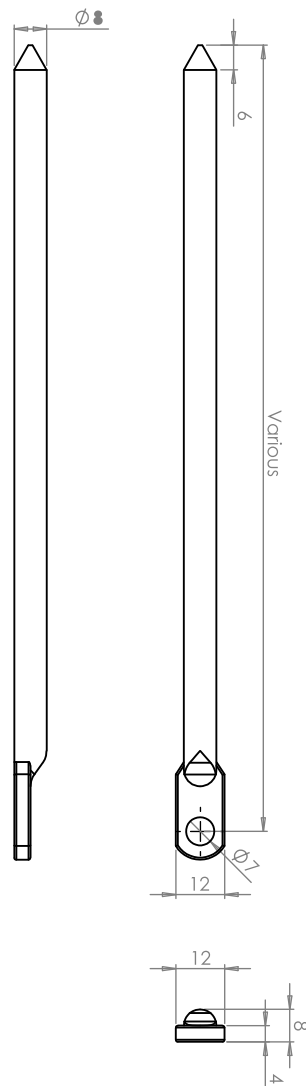

Rod - Stainless Steel - UM1411 Series

Details

A variety of lengths are available from stock or Customer defined sizes that can be produced on Request.

- Cast Stainless Steel 304
- Can be connected to two, three or four point cams
- Rod length (various) is defined as the dimension from the centre of the eyelet to the end point

Supply Features

Each rod includes:
1 x Stainless Steel Rod with eyelet

Part Number	Description
UM1411-600	Length 600mm
UM1411-700	Length 700mm
UM1411-800	Length 800mm
UM1411-900	Length 900mm
UM1411-1000	Length 1000mm