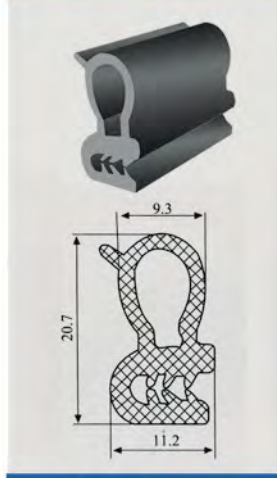

CUSTOM HARDWARE GASKET

Black sponge rubber (EPDM)

SGG-010