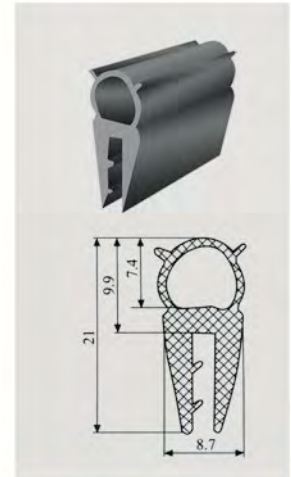

CUSTOM HARDWARE GASKET

Black sponge rubber (EPDM)

SGG-001

SGG-002

SGG-003

SGG-004

SGG-005

SGG-006