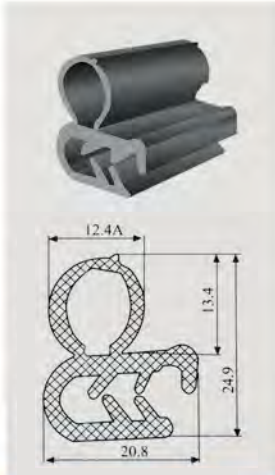

SGG-007

SGG-008

SGG-009

SGG-010

SGG-011

SGG-012

CUSTOM HARDWARE GASKET

Black sponge rubber (EPDM)