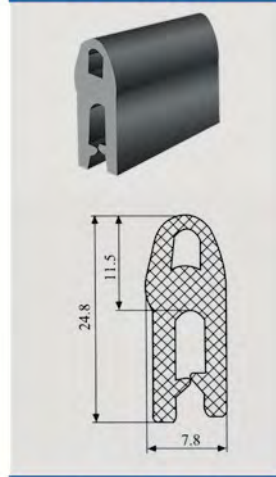

CUSTOM HARDWARE GASKET

Black sponge rubber (EPDM)

SGG-001

SGG-002

SGG-003

SGG-004

SGG-005

SGG-006

SGG-007

SGG-008

SGG-009

SGG-010

SGG-011

SGG-012

CUSTOM HARDWARE GASKET

Black sponge rubber (EPDM)