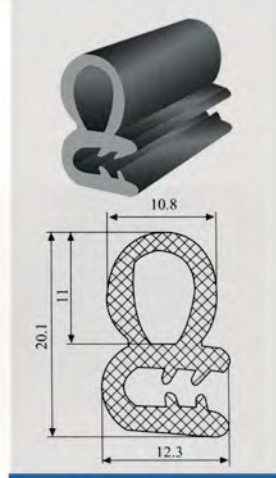

SGG-007

SGG-008

SGG-009

SGG-010

SGG-011

SGG-012

CUSTOM HARDWARE GASKET

Black sponge rubber (EPDM)