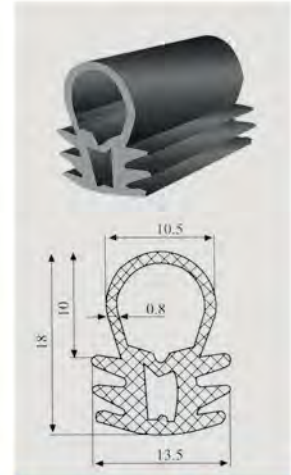

CUSTOM HARDWARE GASKET

Black sponge rubber (EPDM)

SGG-016