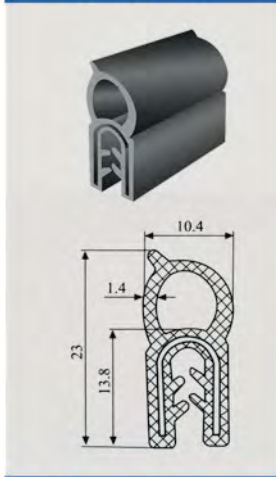

CUSTOM HARDWARE GASKET

Black sponge rubber (EPDM)

SGG-001

SGG-002

SGG-003

SGG-004

SGG-005

SGG-006