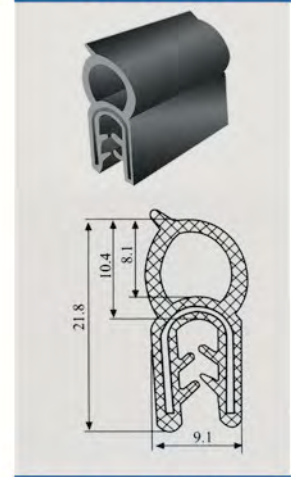

CUSTOM HARDWARE GASKET

Black sponge rubber (EPDM)

SGG-001

SGG-002

SGG-003

SGG-004

SGG-005

SGG-006

SGG-007

SGG-008

SGG-009

SGG-010

SGG-011

SGG-012

CUSTOM HARDWARE GASKET

Black sponge rubber (EPDM)